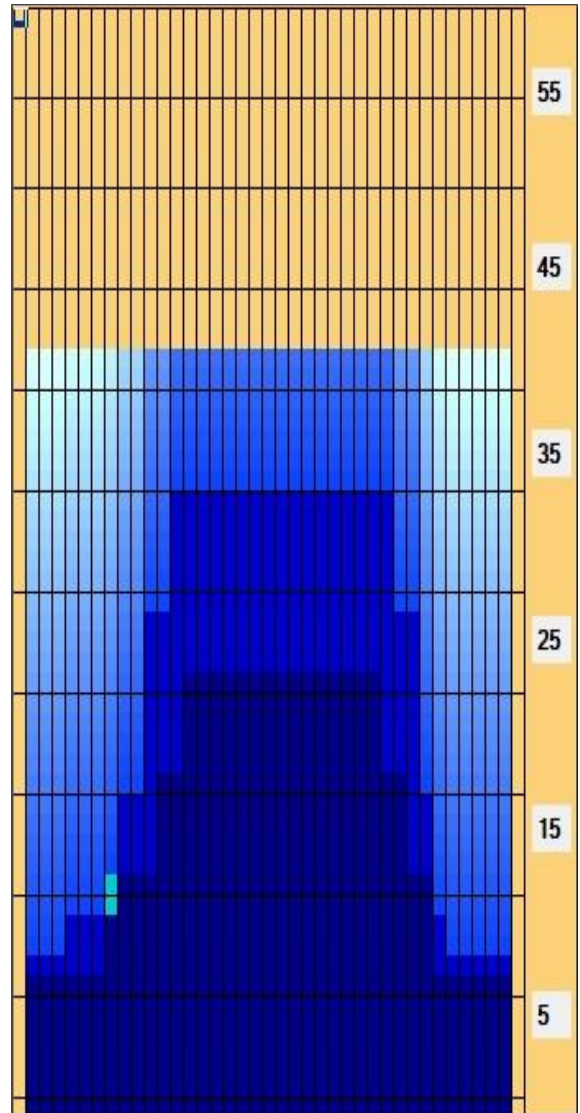

# 2023 PBA SCORPION 42

Oil Pattern Distance:	42 Feet	Reverse Brush Drop:	38 Feet	Oil Per Board:	50 uL
Forward Oil Total:	17 mL	Reverse Oil Total:	12.4 mL	Volume Oil Total:	29.4 mL
Forward Boards Crossed:	340 Boards	Reverse Boards Crossed:	248 Boards	Total Boards Crossed:	588 Boards

Conditioner:  
Type In or Select One

TransferType:  
Type In or Select One

- Forward
- Reverse
- Combined
- Buff

Item Description	3L-7L:18L-18R Outside Track:Middle	8L-12L:18L-18R Middle Track:Middle	13L-17L:18L-18R Inside Track:Middle	18L-18R:17R-13R Middle: Inside Track	18L-18R:12R-8R Middle:Middle Track	18L-18R:7R-3R Middle:Outside Track
Track Zone Ratio	2.56	1.55	1.02	1	1.24	2.68